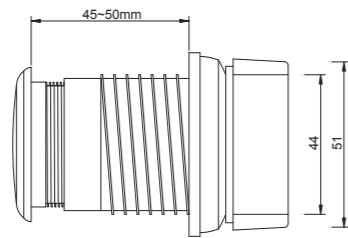

★ Available with UL approved

N190
Wide Angle Solid Brass Door Viewer

- Glass or plastic lens
- Bore size 12mm (1/2"). OD 26mm
- Door thickness from 35mm to 56mm (1 3/8" to 2 1/4")
- Easy to install through-door
- Individually boxed
- 500pc/ctn/1.0/13kg/16kg

★ Available with UL approved

N200
Wide Angle Solid Brass Door Viewer

- Glass or plastic lens
- Bore size 14mm (9/16"). OD 26mm
- Door thickness from 33mm to 56mm (1 3/8" to 2 1/4")
- Easy to install through-door
- Individually boxed
- 500pc/ctn/1.0/15kg/18kg

★ Available with UL approved

Finish Availability

★ Other finishes available upon request

S04

Super Wide Angle Door Viewer

- Glass lens with ABS body
- Bore size 38mm (1 1/2")
- Door thickness from 40mm to 50mm (1 1/2" to 2")
- Easy to install through-door
 - Individually boxed
- 100pc/ctn/2.6'/11kg/13kg

S06

Super Wide Angle Door Viewer

- Glass lens with ABS body
- Bore size 44mm (1 3/4")
- Door thickness from 45mm to 50mm (1 3/4" to 2")
- Easy to install through-door
- Individually boxed
- 100pc/ctn/2.6'/13kg/15kg