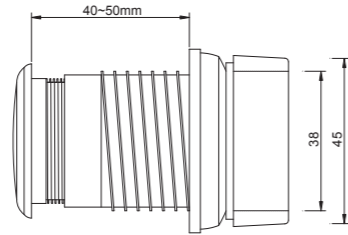

★ Available with UL approved

N190
Wide Angle Solid Brass Door Viewer

- Glass or plastic lens
- Bore size 12mm (1/2"). OD 26mm
- Door thickness from 35mm to 56mm (1 3/8" to 2 1/4")
- Easy to install through-door
- Individually boxed
- 500pc/ctn/1.0/13kg/16kg

★ Available with UL approved

N200
Wide Angle Solid Brass Door Viewer

- Glass or plastic lens
- Bore size 14mm (9/16"). OD 26mm
- Door thickness from 33mm to 56mm (1 3/8" to 2 1/4")
- Easy to install through-door
- Individually boxed
- 500pc/ctn/1.0/15kg/18kg

★ Available with UL approved

Finish Availability

★ Other finishes available upon request

S04

Super Wide Angle Door Viewer

- Glass lens with ABS body
- Bore size 38mm (1 1/2")
- Door thickness from 40mm to 50mm (1 1/2" to 2")
- Easy to install through-door
 - Individually boxed
- 100pc/ctn/2.6'/11kg/13kg

S06

Super Wide Angle Door Viewer

- Glass lens with ABS body
- Bore size 44mm (1 3/4")
- Door thickness from 45mm to 50mm (1 3/4" to 2")
- Easy to install through-door
- Individually boxed
- 100pc/ctn/2.6'/13kg/15kg